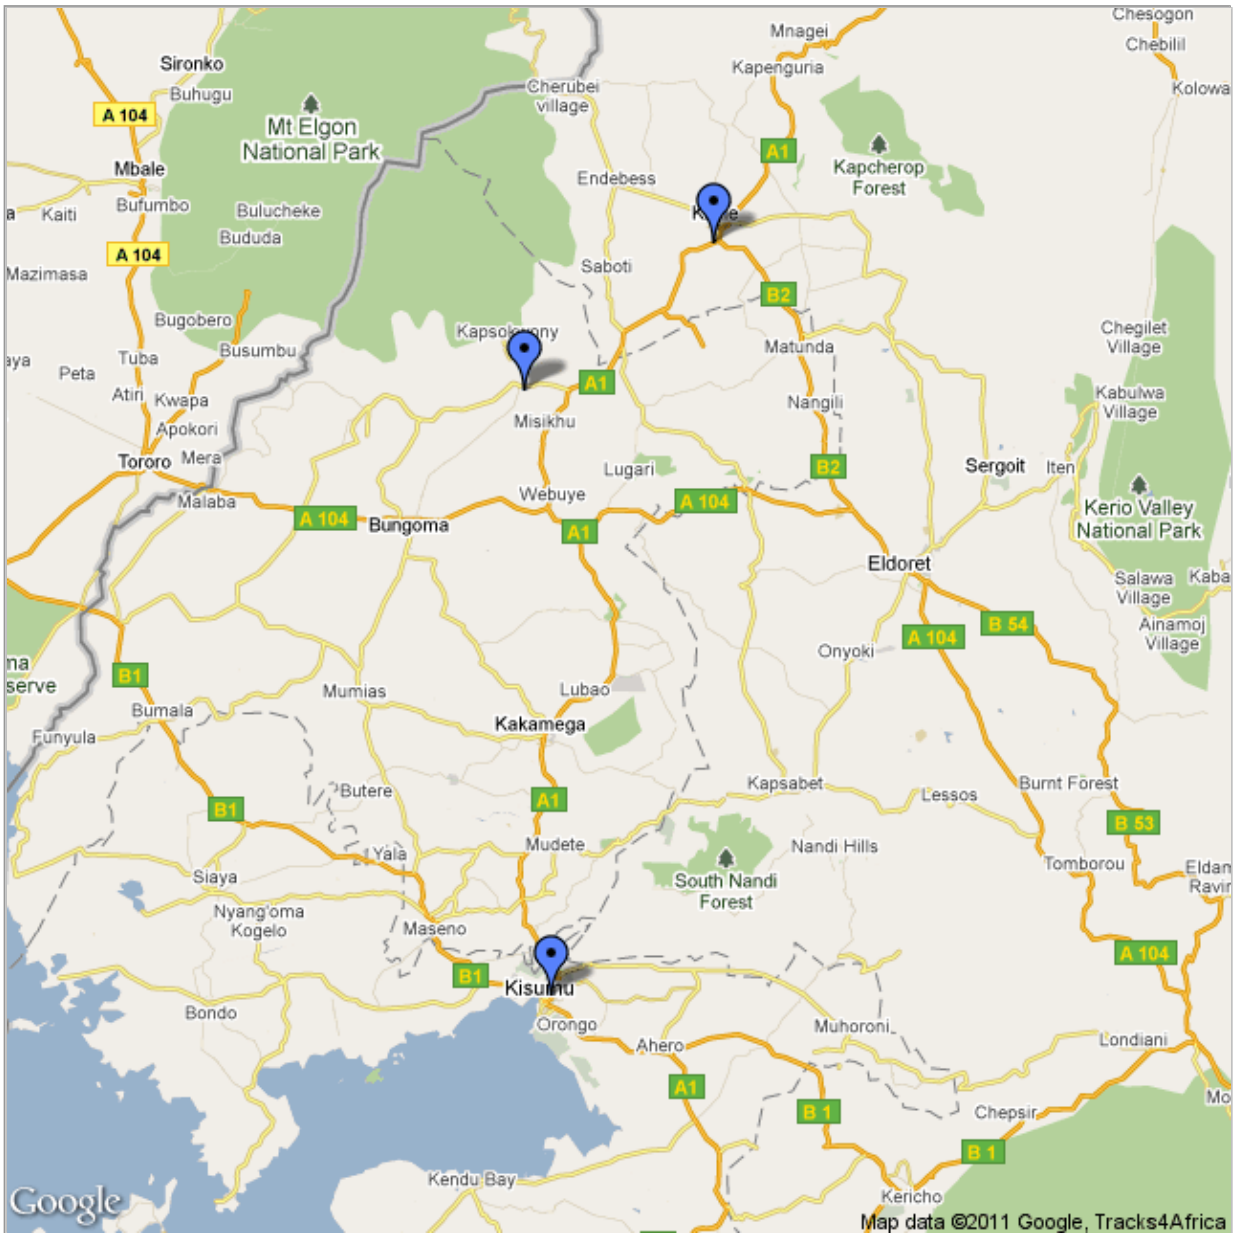

Get Google Maps on your phone
Text the word "GMAPS" to 466453

Kimilili Google1

Unlisted · 1 views
Created on Apr 22, 2010 · By [Simon](#) · Updated Apr 22, 2010

-  IcFEM Mission, Kimilili
-  Kitale
Fly from Jomo Kenyatta Airport to Kitale then 40 minutes by road.
-  Kisumu
Fly from Jomo Kenyatta Airport to Kisumu then 3 hours by road.